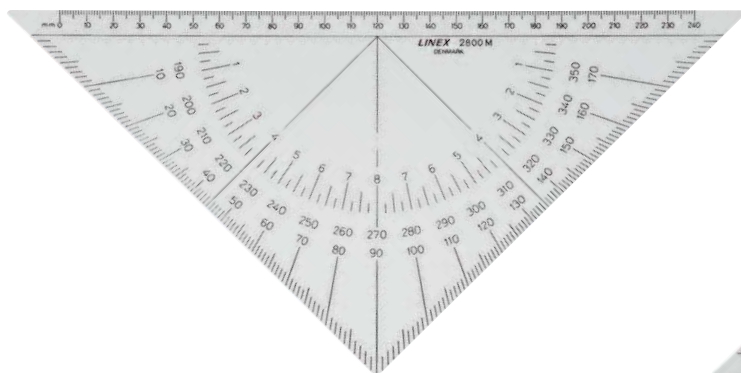

Nautical Protractors

Nautical Protractor

With plain edge To plot course and distance. Divided in mm, degrees and lines. Material: glass-clear SAN. Order code 100414088, Linex code 2800 M

Lenght	Hypotenuse mm	Cathetus mm	Thickness mm
28 CM	280	200	2.75

Nautical Protractor w/handle

With plain edge and convenient handle. To plot course and distance. Divided in mm, degrees and lines. Material: glass-clear SAN. Order code 100413014, Linex code 2800 MH

Lenght	Hypotenuse mm	Cathetus mm	Thickness mm
28 CM	280	200	2.75