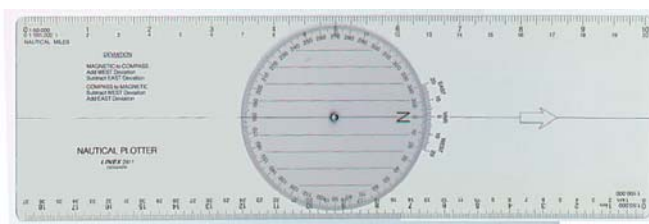

Nautical Plotters

Nautical Plotter

With plain edge
For plotting course and bearing. Direct
reading against variation scale. Mile and
kilometre scale along the edge. Mat surface
can be written on with pencil.
Instructions enclosed.
Material: 1 mm transparent PETG.
380 x 120 mm.
Order code **100413017**, Linex code 2811