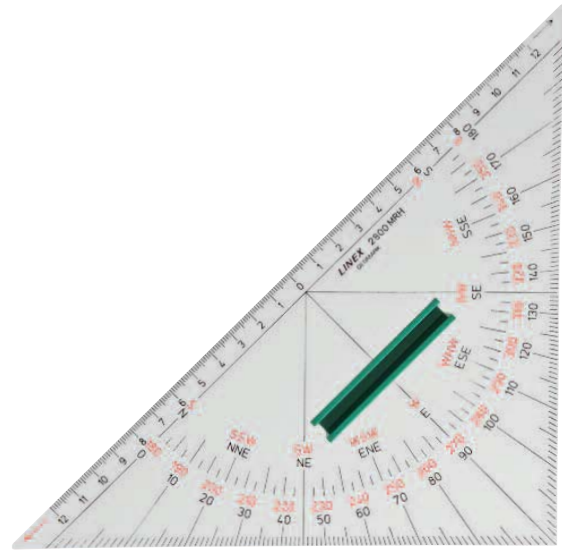

Nautical Protractors

Nautical Protractor

With plain edge
Suitable for plotting course and bearing.
Mat surface can be written on with pencil.
Material: 1 mm transparent PETG. 130 x 130 mm.
Order code **100413015**, Linex code 2802

Nautical Protractor w/handle

With plain edge and convenient handle.
To plot course and distance. Divided in mm,
degrees and lines. Two-colour imprint
facilitates reading. Material: glass-clear SAN.

Order code	Linex code	Lenght	Hypotenuse mm	Cathetus mm	Thickness mm
100414116	2800 MRH	28 CM	280	200	2.75
100413035	3200 MRH	32 CM	320	225	2.5