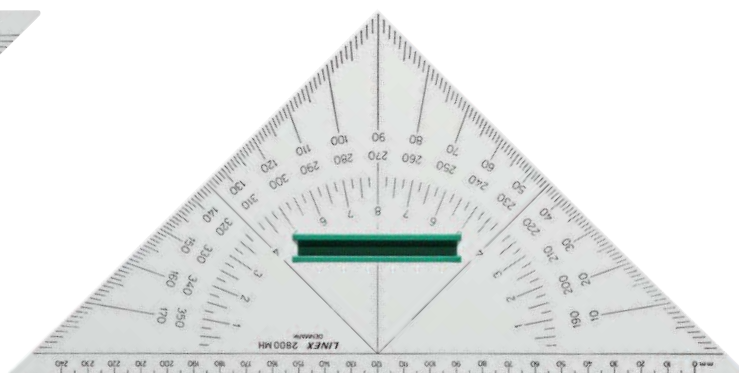

Nautical Protractors

Nautical Protractor

With plain edge To plot course and distance. Divided in mm, degrees and lines. Material: glass-clear SAN. Order code 100414088, Linex code 2800 M

Lenght	Hypotenuse mm	Cathetus mm	Thickness mm
28 CM	280	200	2.75

Nautical Protractor w/handle

With plain edge and convenient handle. To plot course and distance. Divided in mm, degrees and lines. Material: glass-clear SAN. Order code 100413014, Linex code 2800 MH

Lenght	Hypotenuse mm	Cathetus mm	Thickness mm
28 CM	280	200	2.75