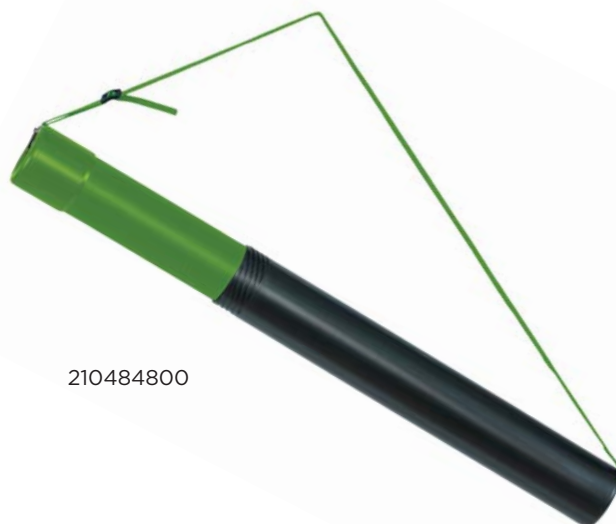

Order code 100412064
Linex code 78

Divider

Modern, robust, quick-acting compass. Works as a one-hand divider.

For circles up to 195 mm. Delivered in case. Material: stove-finish brass. Size: 170 mm / 6.6 inch.

Order code	Linex code	Length mm	Length inch
100411017	83002	175	7"
100412079	83006	203	8"

Plain Dividers

Manufactured in brass with stainless steel points.

Order code	Linex code	Length mm	Length inch
100412073	82001	152	6"
100411016	83001	175	7"
100412077	83004	203	8"

Drawing Tubes

Drawing Tubes

For transportation and storage of drawings.

Telescope length: DT80, DT127, DT135.

Fixed length: DT40

Comes complete with strap.

Order code	Linex code	Length cm	Extended length cm	Ø cm
 400084549		40	-	5
210488400	DT80	45	80	6
210484800	DT127	72	127	8.5
 400084540		75	135	12.5

400084549

210488400

210484800

400084540

Existing range of drawing tubes have got new refreshed design to meet the design of the news.

HAMELIN

Hamelin A/S
Nøglegårdsvej 1
DK-3540 Lyngø
Tel.: +45 48 16 50 00
www.hamelinbrands.dk